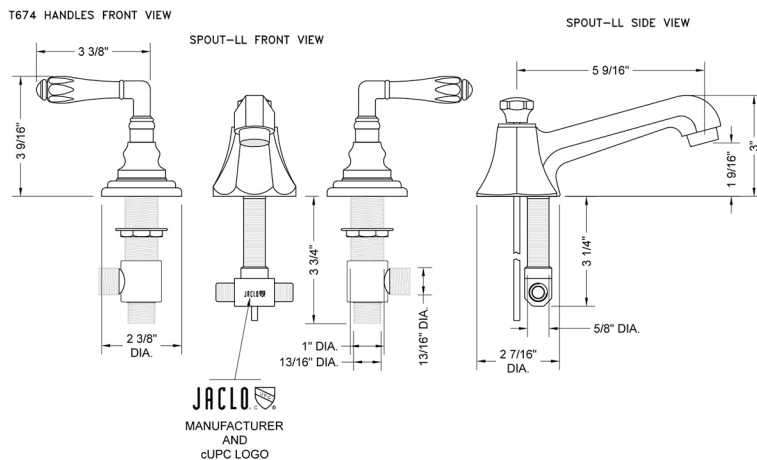

SPECIFICATION DRAWING: