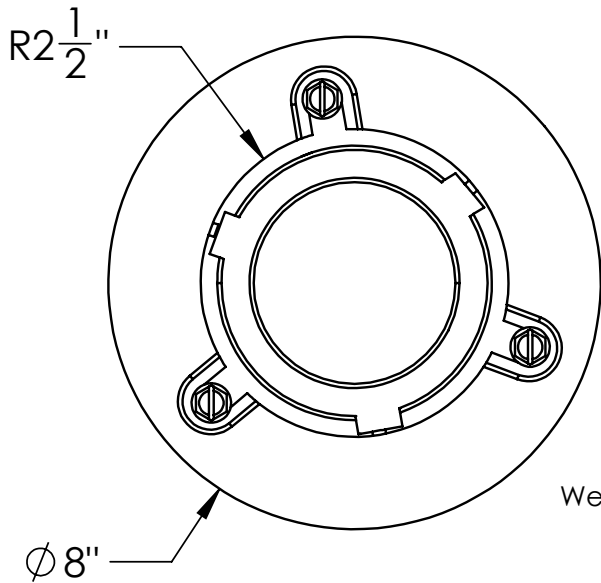

# CDIT 43 Specifications ID Infinity Drain

- CDIT 43:**
- Cast Iron Clamp Down Drain Body Assembly
  - 4" IPS Throat
  - 3" Threaded Outlet
  - NPT Trap primer plug
  - Compatible with traditional waterproofing membranes