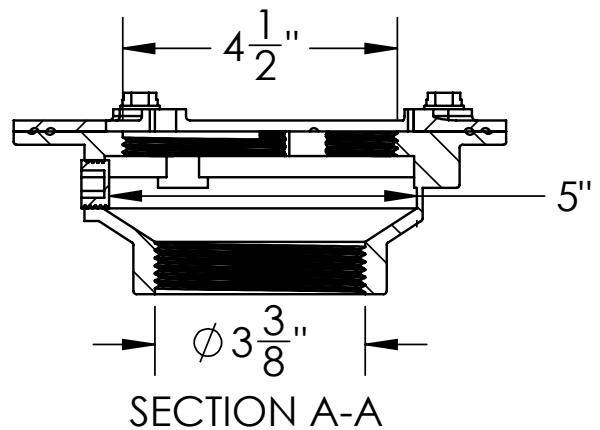

# CDIT 43 Specifications ID Infinity Drain

- CDIT 43:**
- Cast Iron Clamp Down Drain Body Assembly
  - 4" IPS Throat
  - 3" Threaded Outlet
  - NPT Trap primer plug
  - Compatible with traditional waterproofing membranes