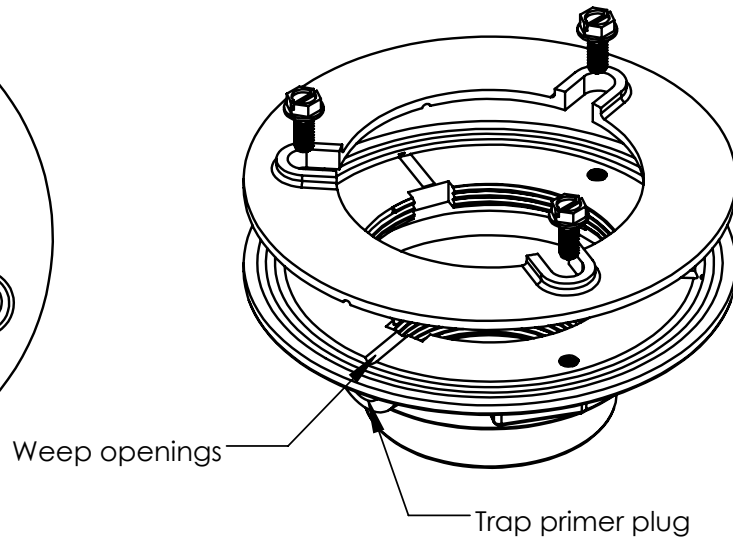

# CDIT 43 Specifications ID Infinity Drain

- CDIT 43:**
- Cast Iron Clamp Down Drain Body Assembly
  - 4" IPS Throat
  - 3" Threaded Outlet
  - NPT Trap primer plug
  - Compatible with traditional waterproofing membranes