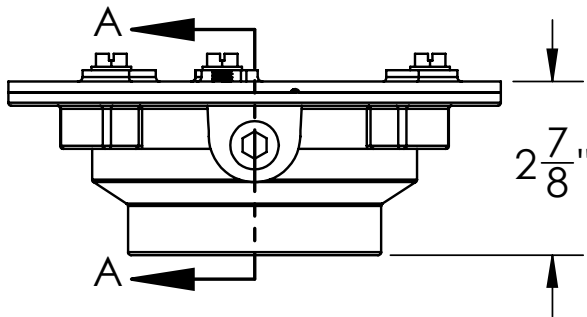

# CDIT 43 Specifications ID Infinity Drain

- CDIT 43:**
- Cast Iron Clamp Down Drain Body Assembly
  - 4" IPS Throat
  - 3" Threaded Outlet
  - NPT Trap primer plug
  - Compatible with traditional waterproofing membranes