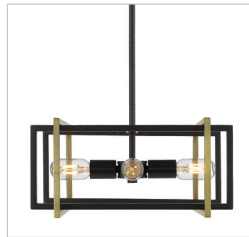

Also Available

6070-4P BLK-AB