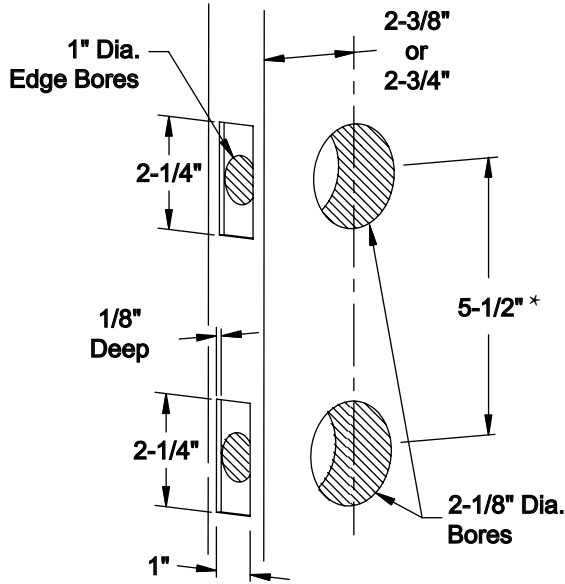

**Installation Guide - Tubular Monolithic Entry Set - Single Cylinder Deadbolts**

**1. Door Prep**

\* Marretta 6 style locks have 6" center to center bore spacing.

**2. Door Jamb Prep**

**3. Outside Installation**

Extension Collar is provided for thin doors.

Plates and grips vary depending on style.

**4. Inside Installation**