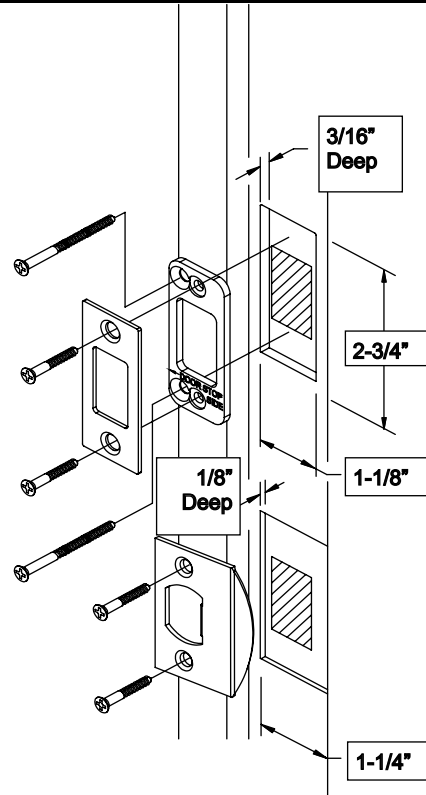

**Installation Guide - Tubular Monolithic Entry Set - Single Cylinder Deadbolts**

**1. Door Prep**

\* Marretta 6 style locks have 6" center to center bore spacing.

**2. Door Jamb Prep**

**3. Outside Installation**

Extension Collar is provided for thin doors.

Plates and grips vary depending on style.

**4. Inside Installation**