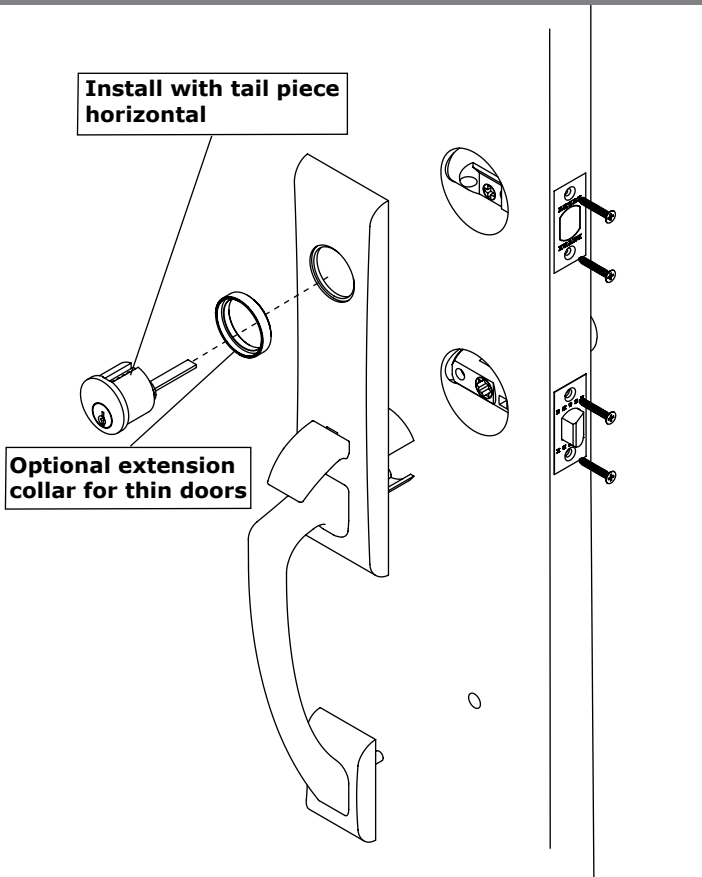

**Installation Guide - Tubular Monolithic Entry Set - Single Cylinder Deadbolts**

**1. Door Prep**

\* Marretta 6 style locks have 6" center to center bore spacing.

**2. Door Jamb Prep**

**3. Outside Installation**

Extension Collar is provided for thin doors.

Plates and grips vary depending on style.

**4. Inside Installation**