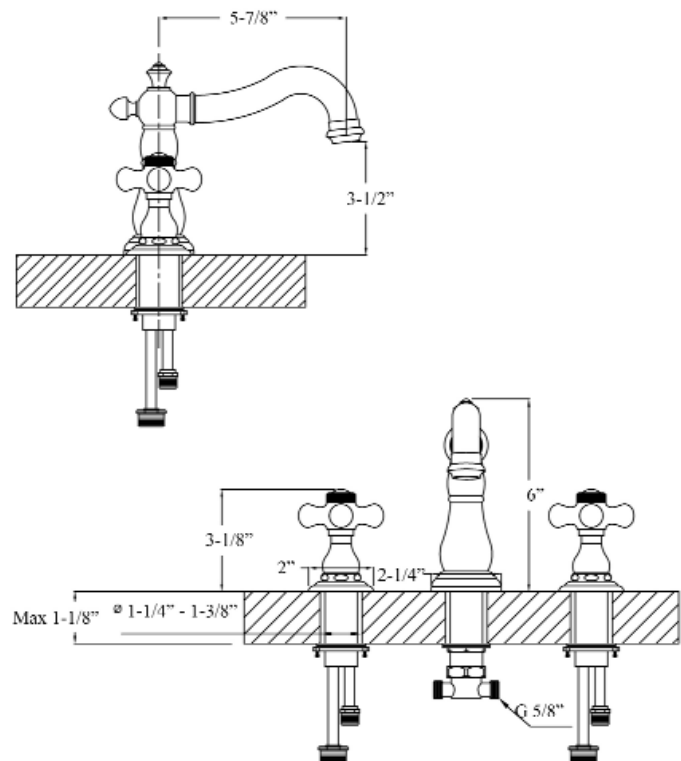

ALDORA 8" WIDESPREAD LAVATORY FAUCET

Cat. No.
LFW104-PC

Spout Reach: 5-7/8"
Height: 6"

Features:

- ▶ Constructed of solid brass
- ▶ Flexible widespread installation
- ▶ Pocerlain cross handles
- ▶ Includes 12" connection hoses
- ▶ Drain not included
- ▶ Height to spout 3-1/2"
- ▶ Ceramic disc cartridges
- ▶ Flow rate is 1.2 GPM at 60 psi
- ▶ cUPC/NSF/AB1953 Certified

Finishes:

- CP** Polished Chrome
- BN** Brushed Nickel
- ORB** Oil Rubbed Bronze

Dimensions of fixture are nominal and may vary. Dimensions and specifications subject to change without notice.