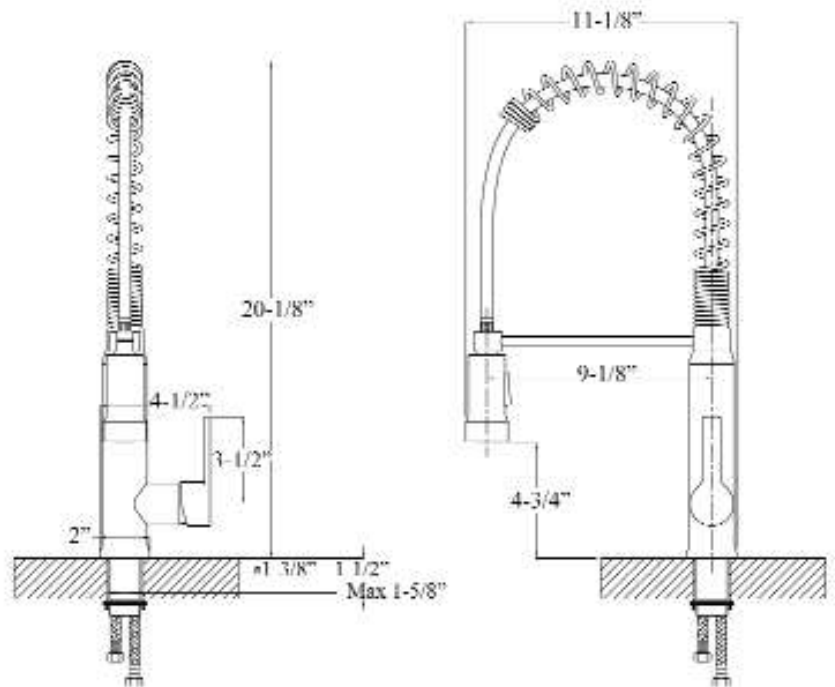

SHALLOT SPRING SINGLE HANDLE KITCHEN FAUCET

Cat. No.
KFS422-L2

L: 4- $\frac{1}{2}$ "
W: 11- $\frac{1}{8}$ "
H: 20- $\frac{1}{8}$ "

Features:

- ▶ Constructed of solid brass
- ▶ Spring gooseneck spout
- ▶ Magnetic pull down spray
- ▶ Includes 2 braided hoses
- ▶ Hoses have $\frac{1}{2}$ " male connectors
- ▶ Ceramic disc cartridges
- ▶ Height to spout 4- $\frac{3}{4}$ "
- ▶ Spout reach 9- $\frac{1}{8}$ "
- ▶ Flow rate is 1.8 GPM at 60 psi
- ▶ cUPC/NSF/AB1953 Certified

Finishes:

- CP** Polished Chrome
BN Brushed Nickel
ORB Oil Rubbed Bronze

Dimensions of fixture are nominal and may vary. Dimensions and specifications subject to change without notice.