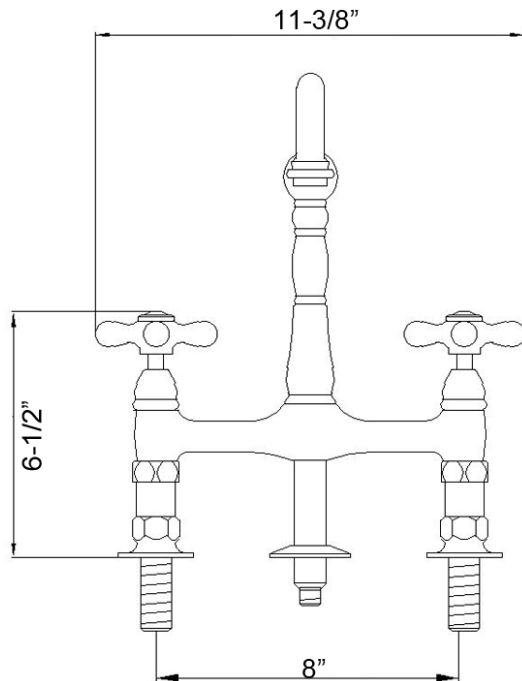

# GUTHRIE KITCHEN BRIDGE FAUCET

Cat. No.  
KFB514-MC2

Width: 11-3/8"  
Height: 12-3/4"

## Features:

- ▶ Constructed of lead free solid brass
- ▶ Hooked swivel spout
- ▶ Metal cross handles
- ▶ Includes connection hoses
- ▶ Height to spout is 9-7/8"
- ▶ Spout reach is 8-1/2"
- ▶ Ceramic disc cartridges
- ▶ Flow rate is 1.8 GPM at 60 psi
- ▶ IAPMO/CEC/cUPC/NSF/AB1953 Certified

## Finishes:

- BN** Brushed Nickel  
**CP** Polished Chrome  
**ORB** Oil Rubbed Bronze

Dimensions of fixture are nominal and may vary. Dimensions and specifications subject to change without notice.