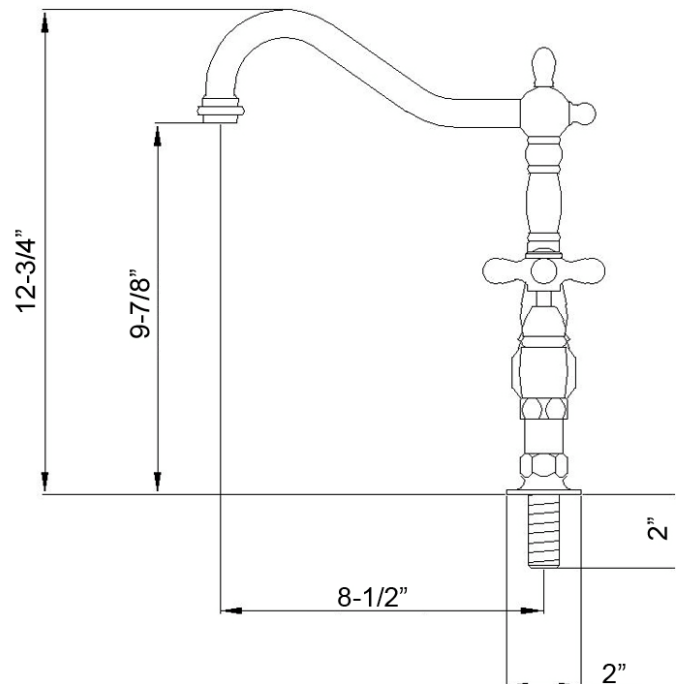

# GUTHRIE KITCHEN BRIDGE FAUCET

Cat. No.  
KFB514-MC2

Width: 11-3/8"  
Height: 12-3/4"

## Features:

- ▶ Constructed of lead free solid brass
- ▶ Hooked swivel spout
- ▶ Metal cross handles
- ▶ Includes connection hoses
- ▶ Height to spout is 9-7/8"
- ▶ Spout reach is 8-1/2"
- ▶ Ceramic disc cartridges
- ▶ Flow rate is 1.8 GPM at 60 psi
- ▶ IAPMO/CEC/cUPC/NSF/AB1953 Certified

## Finishes:

- BN** Brushed Nickel  
**CP** Polished Chrome  
**ORB** Oil Rubbed Bronze

Dimensions of fixture are nominal and may vary. Dimensions and specifications subject to change without notice.