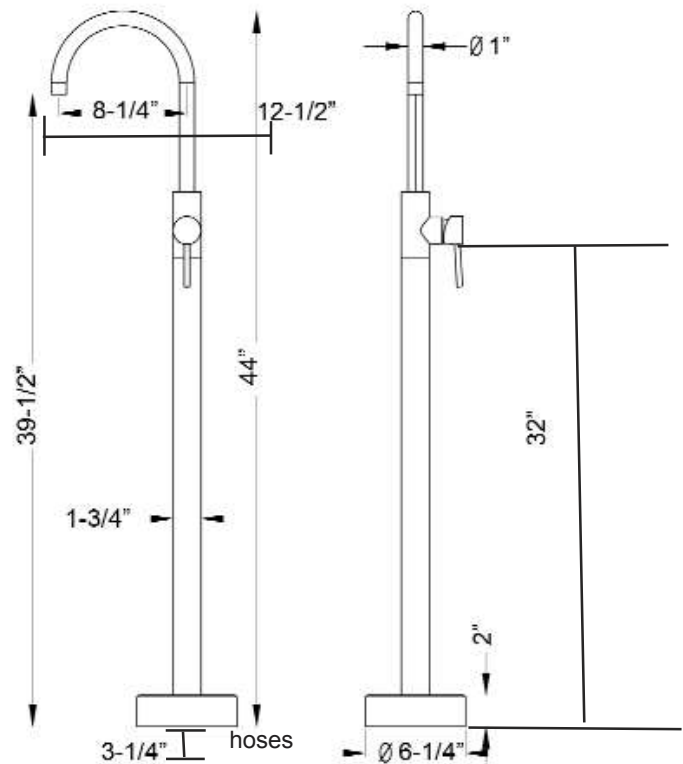

## Features:

- ▶ Spout reach is 8-1/4"
- ▶ Flow rate for spout is 3.7GPM (45 PSI)
- ▶ 1/2" Water connection
- ▶ Single lever control
- ▶ Available in 3 finishes
- ▶ Brass body with zinc handle
- ▶ 1-3/8" Ceramic cartridge
- ▶ 33-3/4" x 3/4" Flexible inlet pipes
- ▶ cUPC approved
- ▶ Supplies: Connection size: 3/4" , female connection type, 33-3/4" length, swivels included

## Finishes:

- CP** Polished Chrome
- BN** Brushed Nickel
- ORB** Oil Rubbed Bronze

D: 12-1/2"  
W: 12-1/2"  
H: 44"

Dimensions are nominal and may vary. Dimensions and specifications subject to change without notice.