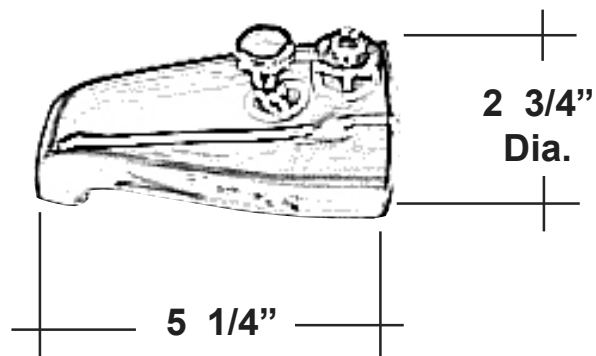

# BUILT-IN CONVERTO SHOWER SPOUT

Cat. No.

185-S

### Finishes:

**CP** Polished Chrome

**BP** Polished Brass

Length: 5- $\frac{1}{4}$ "

Spout

Opening: 1- $\frac{1}{2}$ "

Dimensions are nominal and may vary. Dimensions and specifications subject to change without notice.