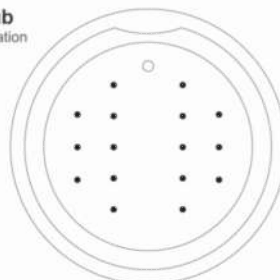

INSIDE TUB VIEW - WILL VARY BY TUB DESIGN

Air Jet

Remote

Oval bathtub
Sample jet configuration

with end drain

with center drain

Rectangular bathtub
Sample jet configuration

with end drain

with center drain

Round bathtub
Sample jet configuration

These diagrams are general representations.
Jet placement may vary dependent on tub shape

Features:

(16) Maxi Air Jets

Elbows for air jets

Tees for air jets