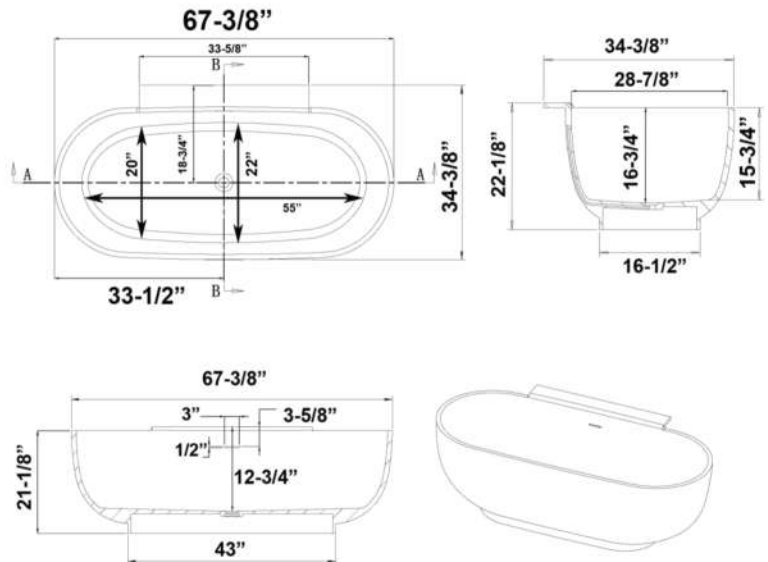

Neal 67" OVAL RESIN FREESTANDING TUB

Cat. No.
RTFN67

L: 67-3/8"
W: 34-3/8"
H: 22-7/8"

Water depth: 16-3/4" to top of tub
Water depth: 12-3/4" to overflow
Overflow slot length: 3"
Center drain to back of rim: 15"
Bottom of drain to floor: 2-3/4"
Bathing well to floor: 2"

Features:

- ▶ Made of poly-resin blend that is the same color throughout
- ▶ 1" thick at rim
- ▶ Available in Matte or Gloss finish
- ▶ No faucet holes
- ▶ Built-in overflow slot
- ▶ Includes white pop-up drain
- ▶ Tub is thoroughly inspected before shipment
- ▶ Angle slope of tub: 80-1/2"
- ▶ **New:** Air jet system now available, more info on page 2

Gallon Capacity: 86
Shipping Weight: 290 lbs.
Empty Weight: 304 lbs.
Filled Weight: 1,022 lbs.

(Air jet configuration if system is added, more info on page 2.)

Dimensions of fixture are nominal and specifications subject to change without notice.