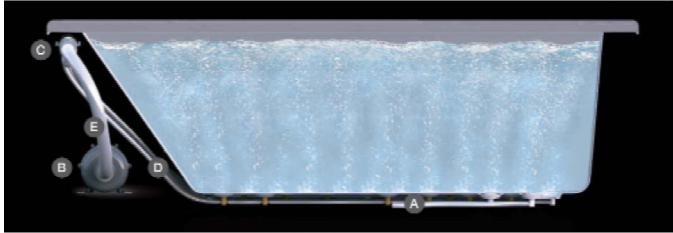

Features:

- ▶ Made of poly-resin blend that is the same color throughout
- ▶ 1" thick at rim
- ▶ Available in Matte or Gloss finish
- ▶ No faucet holes
- ▶ Built-in overflow slot
- ▶ Includes white pop-up drain
- ▶ Tub is thoroughly inspected before shipment
- ▶ Angle slope of tub: 80-1/2"
- ▶ **New:** Air jet system now available, more info on page 2

Gallon Capacity: 86
Shipping Weight: 290 lbs.
Empty Weight: 304 lbs.
Filled Weight: 1,022 lbs.

(Air jet configuration if system is added, more info on page 2.)

Dimensions of fixture are nominal and specifications subject to change without notice.

BATHTUB AIR JET KIT

Cat. No.
AIR KIT 1, AIR KIT 2

- A** AIR JET - Bottom air jets for maximum bubble action.
- B** BLOWER - The heart of the massage system.
- C** MANIFOLD - Double back flow security prevention device.
- D** FLEXIBLE PVC HOISING - IAPMO certified.
- E** MAIN AIR INTAKE HOSE - High temperature and pressure resistant.

INSIDE TUB VIEW - WILL VARY BY TUB DESIGN

Air Jet

Remote

Oval bathtub
Sample jet configuration

with end drain

with center drain

Rectangular bathtub
Sample jet configuration

with end drain