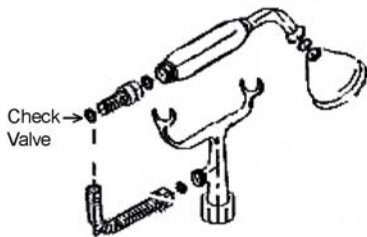

# TUB FILLER WITH DIVERTER, HANDSHOWER AND SHOWERHEAD

Cat. No.  
4062

## Features:

- ▶ Elephant Spout
- ▶ Telephone Style Handshower
- ▶ Backflow Preventor in Handshower
- ▶ Includes Sunflower Showerhead
- ▶ Includes 6" Elbow Mounts
- ▶ 1/4 turn Ceramic Disc Cartridges
- ▶ Available with Porcelain Lever (4062-PL) or Metal Cross (4062-MC) Handles
- ▶ To Be Used with Straight Bath Supplies, Part #5577
- ▶ For Deck Mounting on Acrylic or Cast Iron Tubs

## Finishes:

- BP** Polished Brass
- CP** Polished Chrome
- PN** Polished Nickel
- SN** Brushed Nickel
- ORB** Oil Rubbed Bronze

Riser Height: 62"  
Hose Length: 59"  
Centers: 7"  
Spout Length: 5"

Dimensions are nominal and may vary. Dimensions and specifications subject to change without notice.