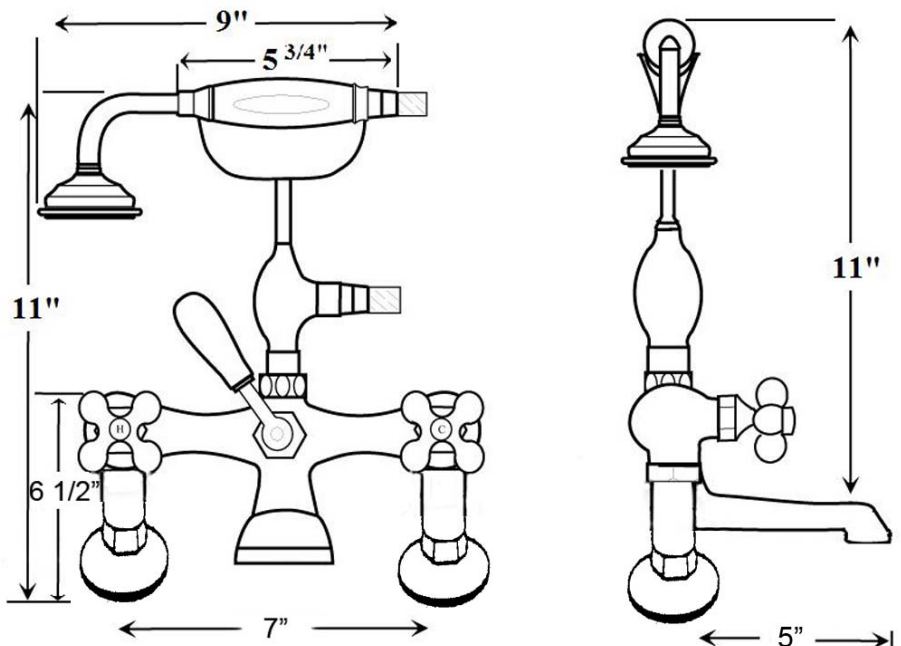

# TUB FILLER WITH DIVERTER, HANDSHOWER AND SHOWERHEAD

Cat. No.  
4062

## Features:

- ▶ Elephant Spout
- ▶ Telephone Style Handshower
- ▶ Backflow Preventor in Handshower
- ▶ Includes Sunflower Showerhead
- ▶ Includes 6" Elbow Mounts
- ▶ 1/4 turn Ceramic Disc Cartridges
- ▶ Available with Porcelain Lever (4062-PL) or Metal Cross (4062-MC) Handles
- ▶ To Be Used with Straight Bath Supplies, Part #5577
- ▶ For Deck Mounting on Acrylic or Cast Iron Tubs

## Finishes:

- BP** Polished Brass
- CP** Polished Chrome
- PN** Polished Nickel
- SN** Brushed Nickel
- ORB** Oil Rubbed Bronze

Riser Height: 62"  
Hose Length: 59"  
Centers: 7"  
Spout Length: 5"

Dimensions are nominal and may vary. Dimensions and specifications subject to change without notice.