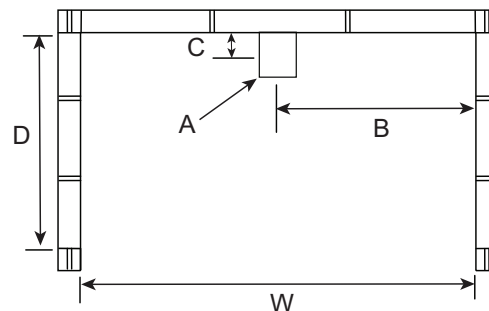

# 2543CTG

54 x 29 x 72  
inches

**FEATURES** lbs      Dimensional Tolerance  $\pm \frac{3}{16}$ ". Dimensions needed for site preparation should be measured from the unit. Aquatic assumes no responsibility for preparatory work.

## DIMENSIONS

Specifications	inches
Width: Overall / Net	54
Depth: Overall / Net	30 1/4 / 29
Height: Overall / Net	73 1/4 / 72
Enclosure Opening	50 1/2
Skirt Height	15
Drain Rough-In (from Back Wall)	2 1/2
Drain Rough-In (from Side Wall)	27
Drain: Diameter / Clearance	2 / 1

## FRAMING DIMENSIONS

 inches

Type	D Depth	W Width	H Height	A	B	C
Alcove	30 1/4	54 1/8	-	Box Out	27	2 1/2