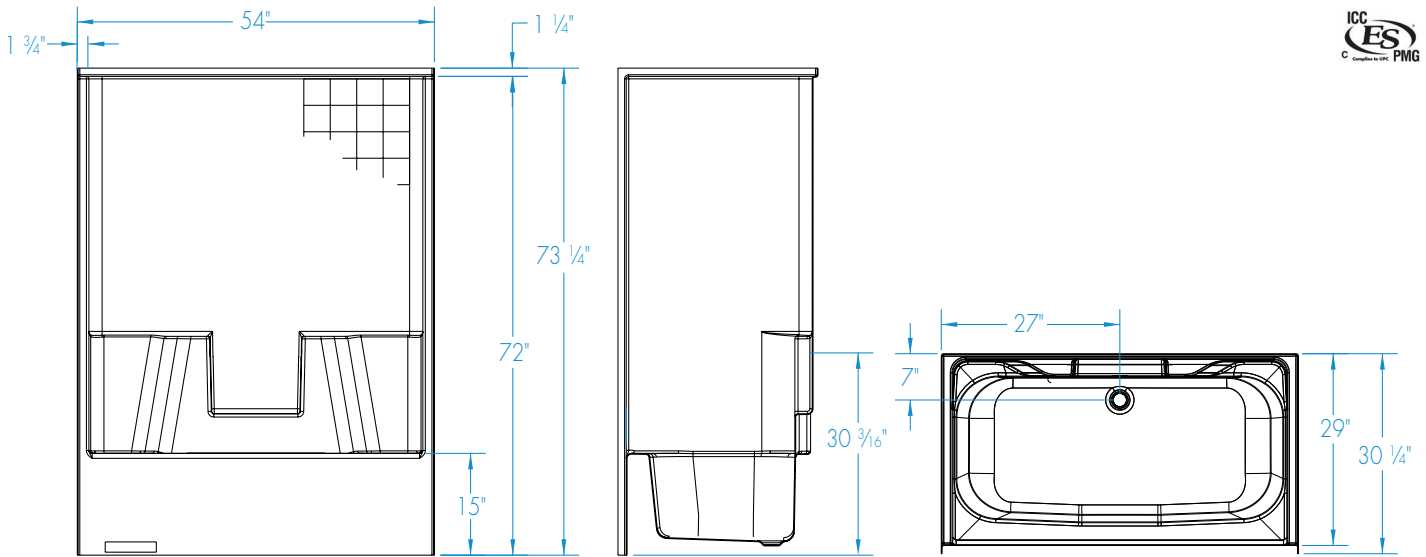

# 2543CTG

54 x 29 x 72  
inches

**FEATURES** lbs      Dimensional Tolerance  $\pm \frac{3}{16}$ ". Dimensions needed for site preparation should be measured from the unit. Aquatic assumes no responsibility for preparatory work.

## DIMENSIONS

Specifications	inches
Width: Overall / Net	54
Depth: Overall / Net	30 1/4 / 29
Height: Overall / Net	73 1/4 / 72
Enclosure Opening	50 1/2
Skirt Height	15
Drain Rough-In (from Back Wall)	2 1/2
Drain Rough-In (from Side Wall)	27
Drain: Diameter / Clearance	2 / 1

## FRAMING DIMENSIONS

 inches

Type	D Depth	W Width	H Height	A	B	C
Alcove	30 1/4	54 1/8	-	Box Out	27	2 1/2