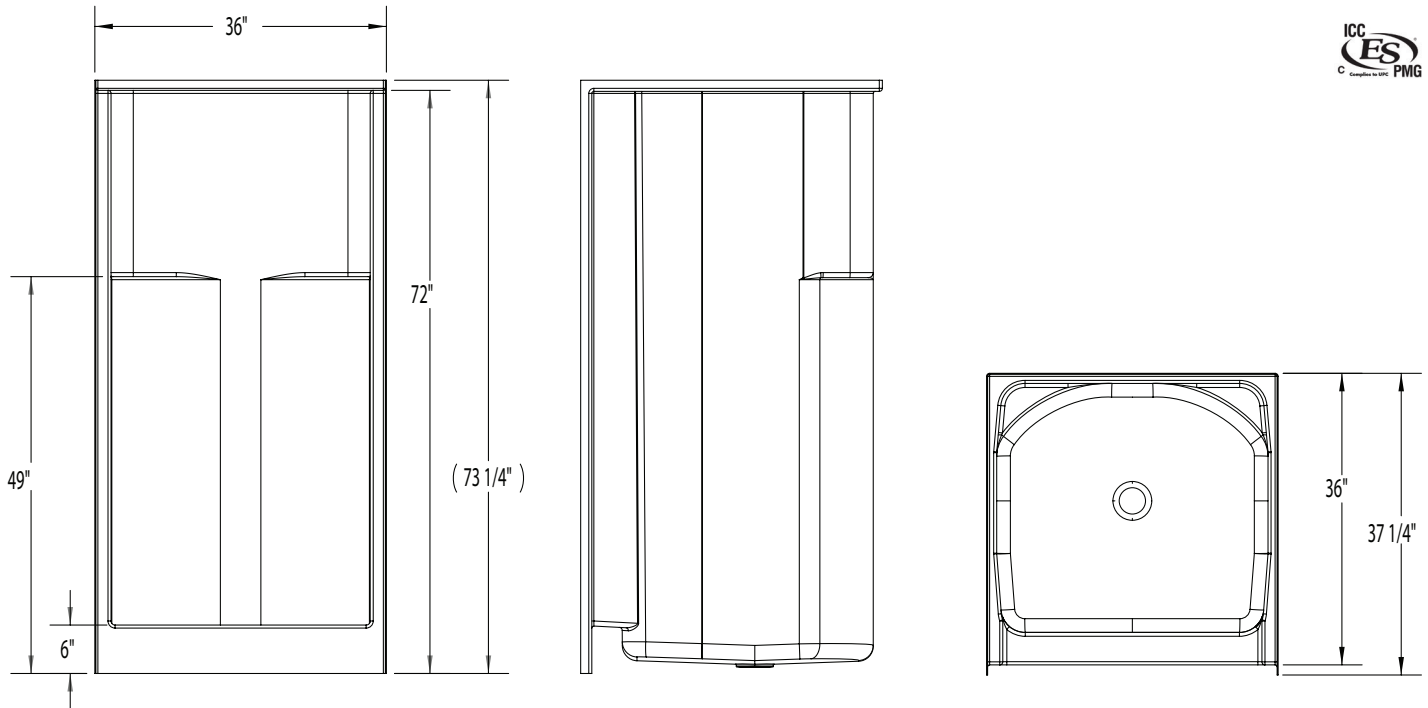

1363C – EVERYDAY SHOWERS

36 x 36 x 72 inches

MODEL #1363C

SUPERCORE SHOWER #1363CSC

FEATURES

- Shower stall
- Smooth wall finish
- Molded toiletry shelves
- Slip-resistant textured bottom
- Center drain
- AcrylX™ applied acrylic surface
- Lifetime limited warranty

COLOR OPTIONS

Stock	Upgraded	Premium
White	Almond Linen/Biscuit Bone	Black Mexican Sand Sand Bar Sterling Silver

1363C

36 x 36 x 72 inches

FEATURES lbs Dimensional Tolerance $\pm \frac{3}{8}$ ". Dimensions needed for site preparation should be measured from the unit. Aquatic assumes no responsibility for preparatory work.

Model #	Material	Wall Finish	Pieces	Drain	Seat	Net Wt.	Pkg. Wt.
Shower #1363C	AcrylX™	Smooth	1	Center	-	93	98

DIMENSIONS

Specifications	inches
Width: Overall / Net	36
Depth: Overall / Net	37 ¼ / 36
Height: Overall / Net	73 ¼ / 72
Enclosure Opening	32
Skirt Height	6
Drain Rough-In (from Back Wall)	15 ¾
Drain Rough-In (from Side Wall)	18
Drain: Diameter / Clearance	3 ¼ / ¾

FRAMING DIMENSIONS inches

Type	D Depth	W Width	H Height	A	B	C
Alcove	37 ¼	36 ½	-	Box Out	18	15 ¾