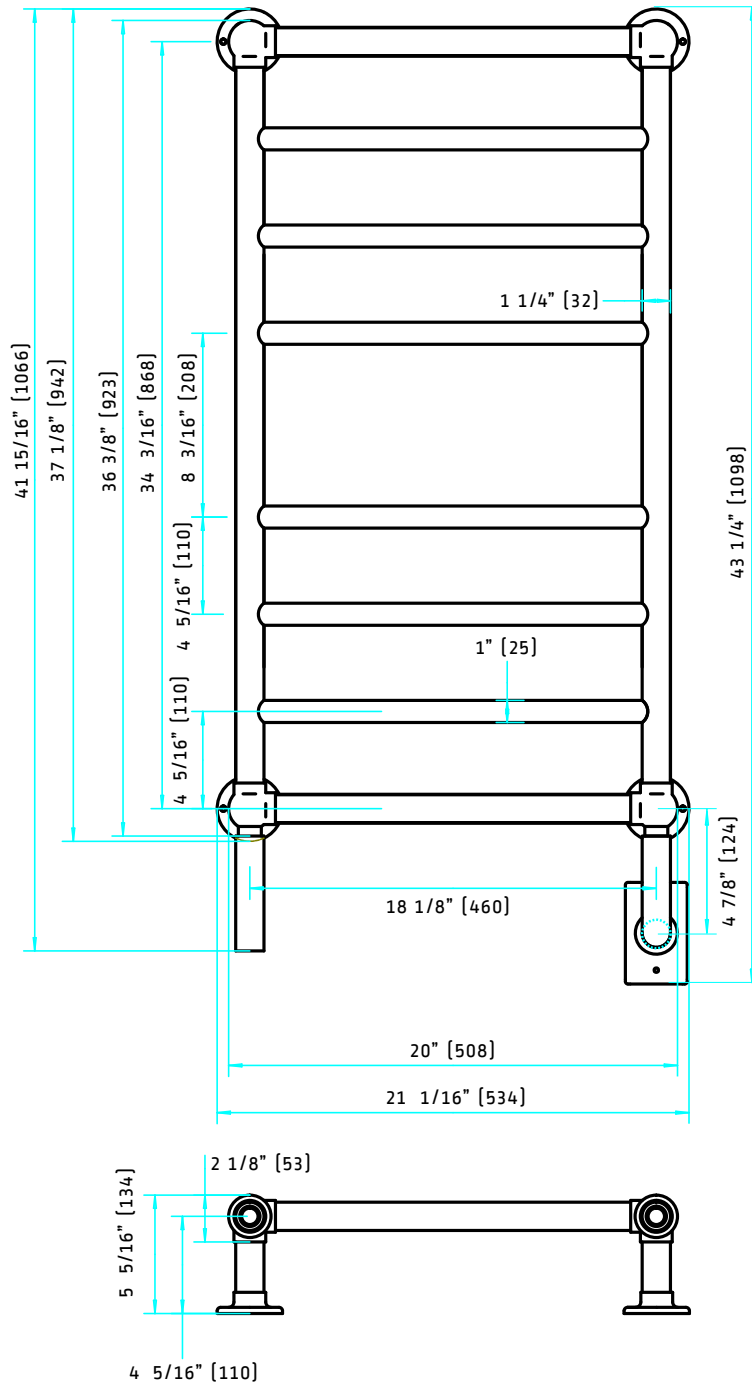

Amba[®]

HEATED TOWEL RACKS

TRADITIONAL MODEL: T-2040 PN or BN

Drawing shown facing unit when mounted against a wall

www.ambaproducts.com

Tel: 404-350-9738

Dimensions are shown in inches (and in mm)